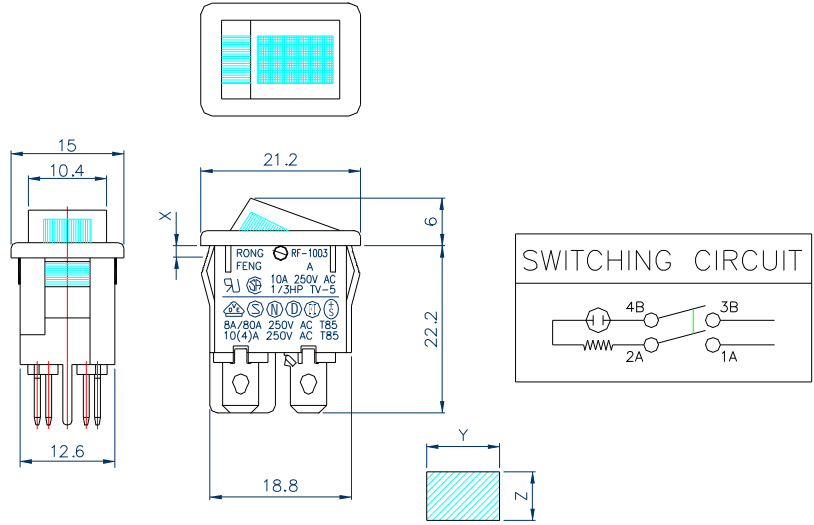

ROCKER SWITCH

RF-1003

RATING :10A250V AC 1/3HP TV-5

APPROVALS :UL/CSA

RATING :8A/80A250V ~ T85

10(4)A250V ~ T85

APPROVALS :VDE/DEMKO/NEMKO/SEMKO/FIMKO/SEV

PANEL COUTOUT DIMENSION TABLE

X(PANEL THICKNESS)	Y(COUTOUT DIMENSION)	X _i (COUTOUT DIMENSION)
0.75~1.25mm	19.2 \pm _{0.1} ⁰ mm	12.9 \pm ₀ ^{0.15} mm
1.25~2mm	19.4 \pm _{0.1} ⁰ mm	12.9 \pm ₀ ^{0.15} mm
2~3mm	19.8 \pm _{0.1} ⁰ mm	12.9 \pm ₀ ^{0.15} mm